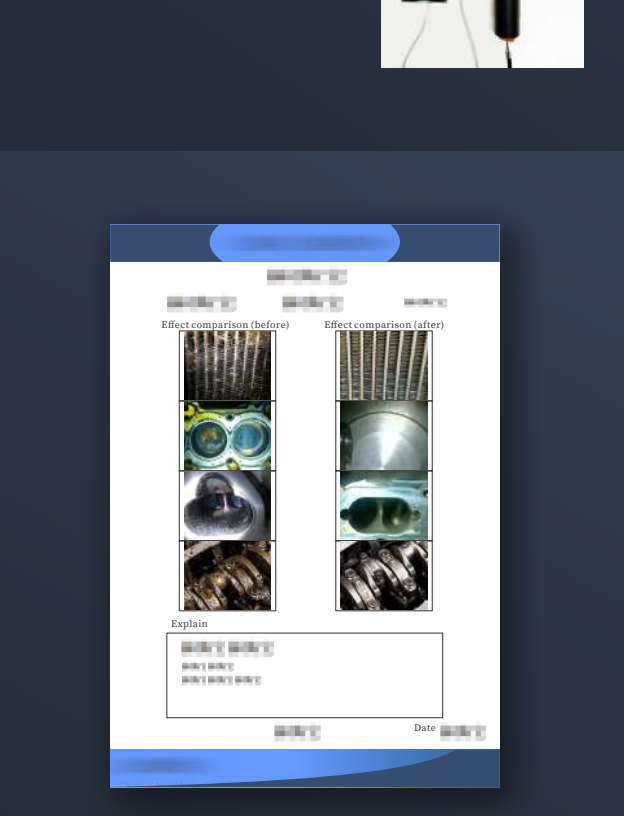

360° STEERING ENDOSCOPE VS-TC

- 360° steering
- Highlight LED
- Megapixel
- 5x zoom-in
- 6mm Probe
- Android
- iOS
- 18650 battery

360° STEERING HIGHLY SENSITIVE STEERING DEVICE

Configure the precise rotation button for more precise control, capture every detail, and easily pass through the narrow bending gap

MEGAPIXEL INDUSTRIAL MICRO LENS

The OV lens scheme of the United States is adopted, and 6mm megapixel industrial micro lens is configured to ensure high brightness, large depth of field effect and restore the real picture.

HIGHLIGHT LED LIGHTING

High-brightness LED lighting technology, 4 gears and adjustable to adapt to different dark conditions

ERGONOMIC DESIGN

One-hand control lens steering, one-hand boot, photo taking, video recording, light adjustment, etc., real one-hand operation.

COMPATIBLE WITH ANDROID / IOS DUAL SYSTEMS

Compatible with Android/iOS dual system, the product is equipped with Type-C/Micro-USB/Lighting Apple phone data cable, easy to connect to the phone, install the phone APP, can be used immediately

1. **1 Download APP**
   Android: Search for "EX portable borescope" in Google Play Store
   iOS: Search for "EX portable borescope" in Apple store, download and install
2. **2 Connect to mobile phone**
3. **3 Open the APP**
4. **4 Start using**

5-FOLD ENLARGEMENT

The mobile phone video/picture picture can be enlarged 5 times, allowing you to capture more details during use

DOUBLE OPERATION TOUCH/KEY

Touch/key double operation mode, you can use the APP's own key operation, you can also use the device key operation, more intelligent and convenient.

Applicable to most mobile phones on the market

HIGH TEMPERATURE PROTECTION TECHNOLOGY

Adopt high-temperature protection technology, automatic power-off protection when the temperature is higher than 100°C