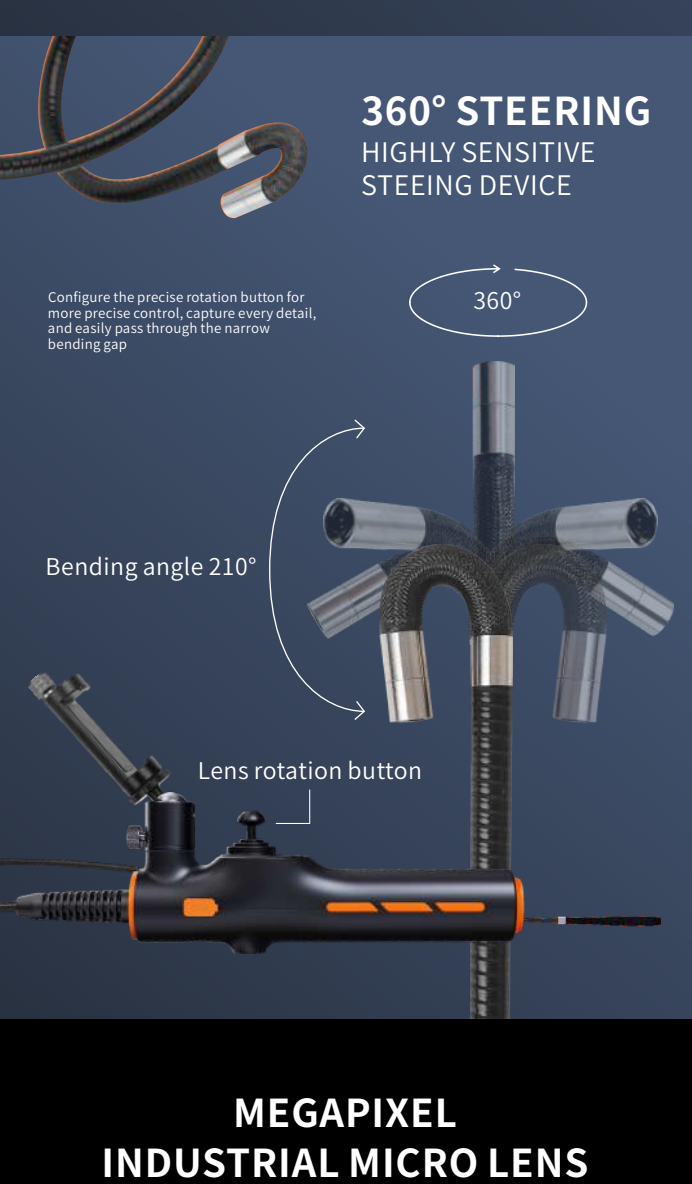

360° STEERING ENDOSCOPE VS-TC

- 360° steering
- Highlight LED
- Megapixel
- 5x zoom-in
- 6mm Probe
- Android
- iOS
- 18650 battery

360° STEERING HIGHLY SENSITIVE STEERING DEVICE

Configure the precise rotation button for more precise control, capture every detail, and easily pass through the narrow bending gap

MEGAPIXEL INDUSTRIAL MICRO LENS

The OV lens scheme of the United States is adopted, and 6mm megapixel industrial micro lens is configured to ensure high brightness, large depth of field effect and restore the real picture.

HIGHLIGHT LED LIGHTING

High-brightness LED lighting technology, 4 gears and adjustable to adapt to different dark conditions

ERGONOMIC DESIGN

One-hand control lens steering, one-hand boot, photo taking, video recording, light adjustment, etc., real one-hand operation.