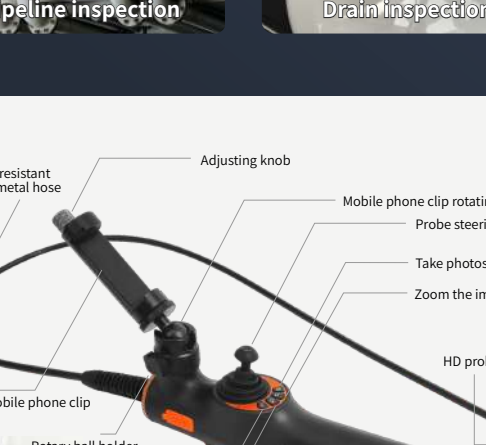

HIGHLIGHT LED LIGHTING

High-brightness LED lighting technology, 4 gears and adjustable to adapt to different dark conditions

ERGONOMIC DESIGN

One-hand control lens steering, one-hand boot, photo taking, video recording, light adjustment, etc., real one-hand operation.

- 1 Download APP**
 Android: Search for "EX portable borescope" in Google Play Store
 iOS: Search for "EX portable borescope" in Apple store, download and install
- 2 Connect to mobile phone**
- 3 Open the APP**
- 4 Start using**

5-FOLD ENLARGEMENT

The mobile phone video/picture picture can be enlarged 5 times, allowing you to capture more details during use

DOUBLE OPERATION TOUCH/KEY

Touch/key double operation mode, you can use the APP's own key operation, you can also use the device key operation, more intelligent and convenient.