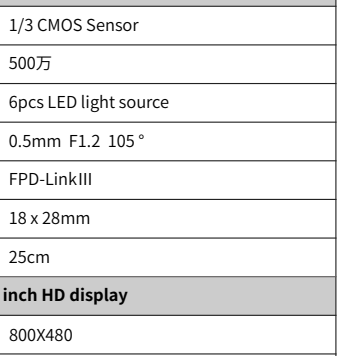

Monitor/Video/Photo