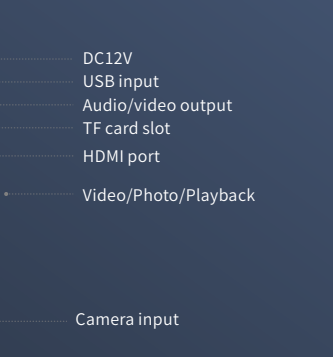

Screen rotation

- DC12V
- USB input
- Audio/video output
- TF card slot
- HDMI port
- Video/Photo/Playback
- Camera input
- Reposition