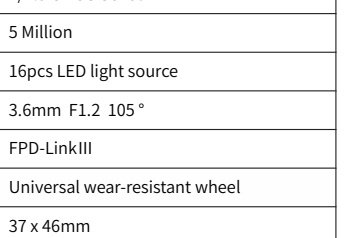

Satisfy many people to watch and explain

1.88m telescopic rod