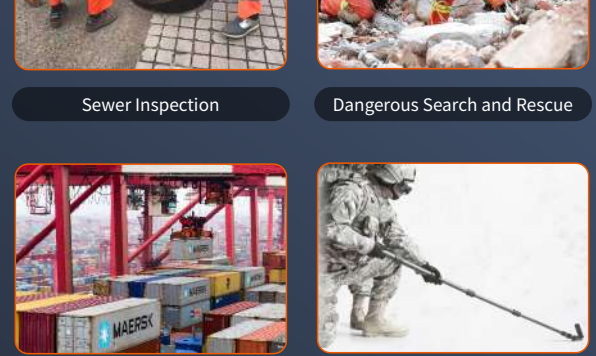

HDMI interface, Connect TV