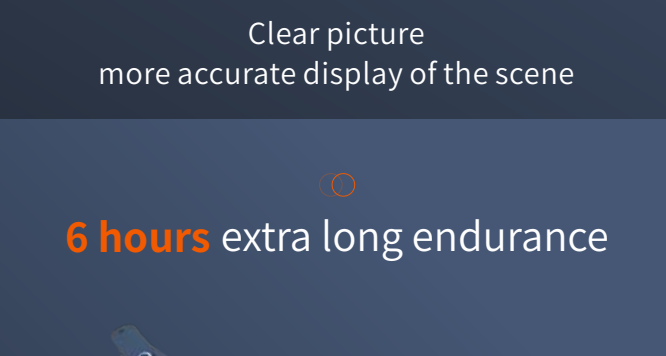

360° Steering swing head

5 Million camera pixels