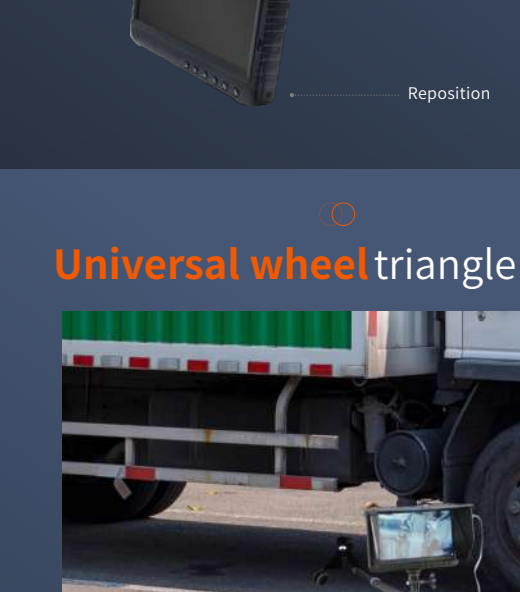

Screen rotation

- DC12V
- USB input
- Audio/video output
- TF card slot
- HDMI port
- Video/Photo/Playback
- Camera input
- Reposition