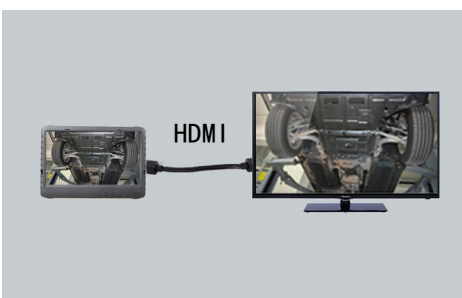

Vehicle inspection

Roof detection

Undercarriage inspection

Compartment detection

Dangerous search and rescue

SWAT anti-terrorism

Product features

360 degree whole car inspection, no leakage, real-time shooting of high definition video or pictures, so as to provide inspectors with convenient, fast and professional visual inspection.

Detect narrow gaps less than 2 cm

5 million camera pixels
Take pictures like an iPhone

Universal wheel triangle plate

HDMI interface connect TV

HD Hose Camera

6 hours extra long endurance

Product parameters