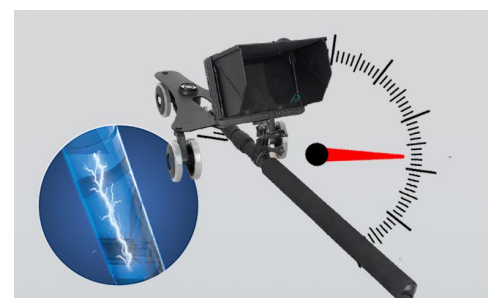

Vehicle inspection

Roof detection

Undercarriage inspection

Compartment detection

Dangerous search and rescue

SWAT anti-terrorism

Product features

360 degree whole car inspection, no leakage, real-time shooting of high definition video or pictures, so as to provide inspectors with convenient, fast and professional visual inspection.

Detect narrow gaps less than 2 cm

5 million camera pixels
Take pictures like an iPhone

Universal wheel triangle plate

HDMI interface connect TV

HD Hose Camera

6 hours extra long endurance

Product parameters