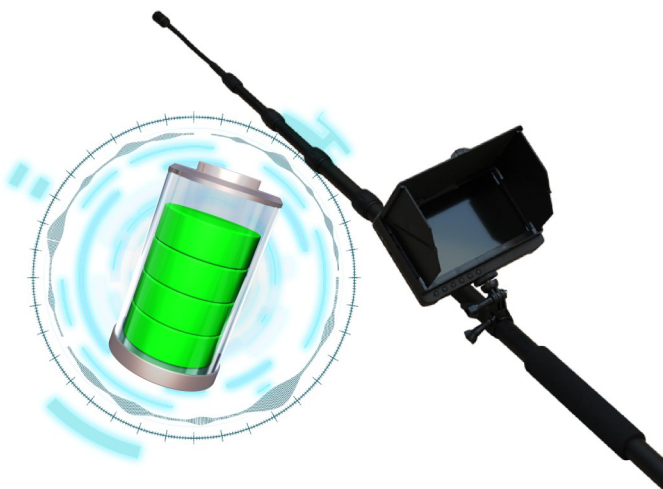

WS-MS Series Endoscope
HD telescopic endoscope

HD Telescopic Endoscope

7 inch
HD large screen

5 meters
telescopic pole

5 Million
camera pixels

6 hours extra
long endurance

6pcs Infrared/
LED White Light

HDMI interface,
Connect TV

7 inch HD large screen

- ⏪ Back
- ⏩ Onward
- Ⓜ Function
- ⌂ Return
- 📷 Photo Video
- Ⓜ ON/OFF Light ON/OFF

Big screen, photo clearly presented

Screen rotation

- DC12V
- USB input
- Audio/video output
- TF card slot
- HDMI port
- Video/Photo/Playback

Camera input

Reposition

5 meters telescopic pole

Adapt to a variety of long-distance
detection environments

360° Steering swing head

5 Million camera pixels

HD Telescopic Endoscope

Clear picture
more accurate display of the scene

6 hours extra long endurance

Long-lasting work
worry-free and labor-saving

6 Light sources
Infrared/LED White Light

HD Telescopic Endoscope

HDMI interface, Connect TV

Satisfy many people to watch and explain